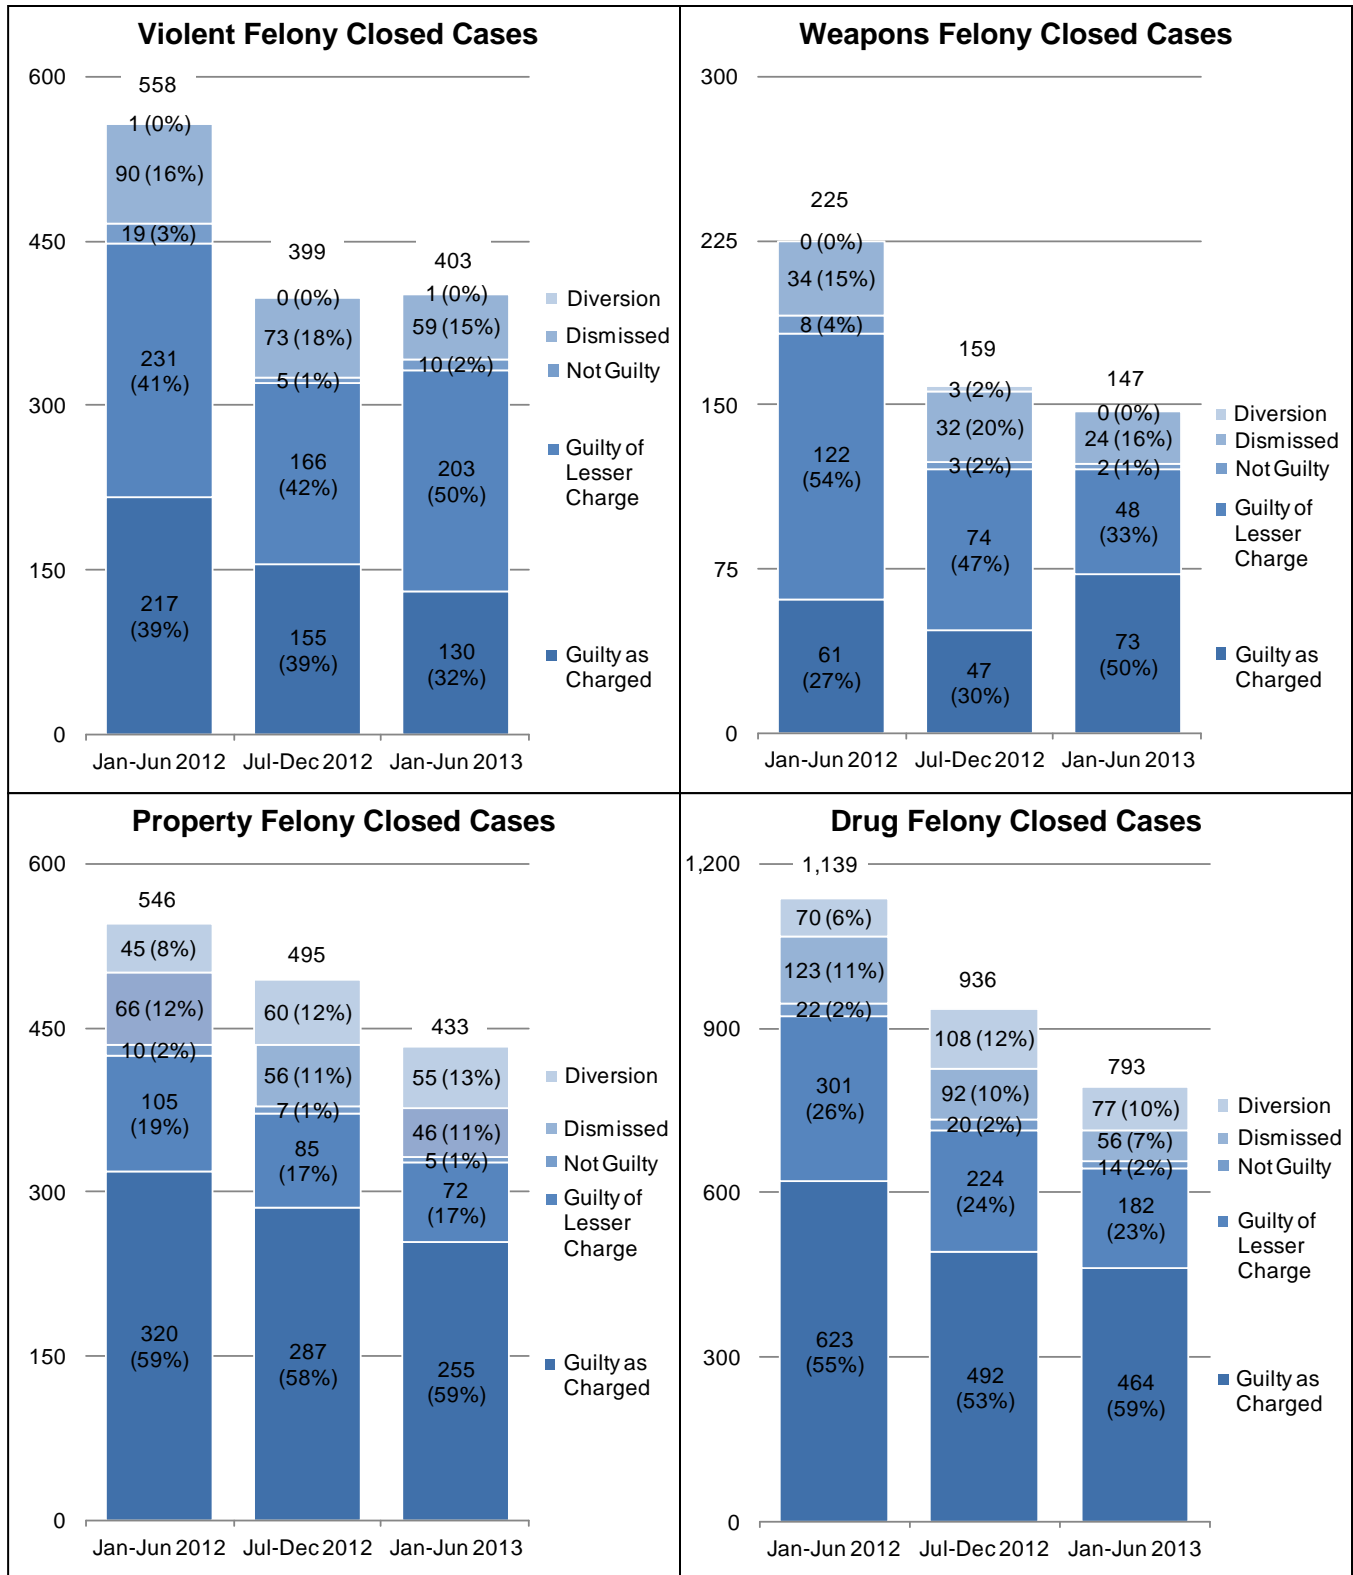

METROPOLITAN CRIME COMMISSION

Orleans Parish Criminal Justice System Accountability Report

NOVEMBER 2013 – Supplemental Exhibits and Statistics

CLOSED FELONY CASE OUTCOMES

INCARCERATION RATE UPON FELONY CONVICTION