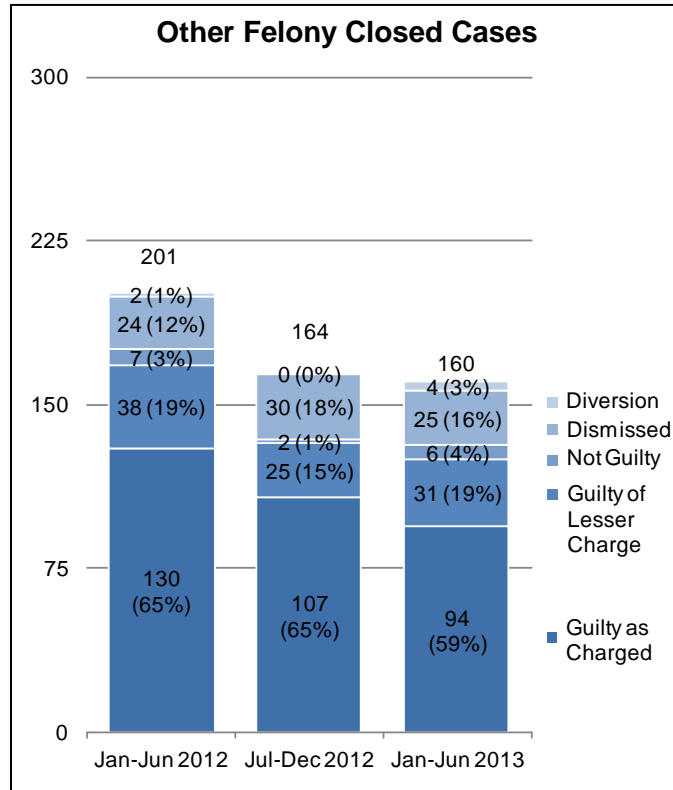

METROPOLITAN CRIME COMMISSION

Orleans Parish Criminal Justice System Accountability Report

NOVEMBER 2013 – Supplemental Exhibits and Statistics

CLOSED FELONY CASE OUTCOMES

INCARCERATION RATE UPON FELONY CONVICTION