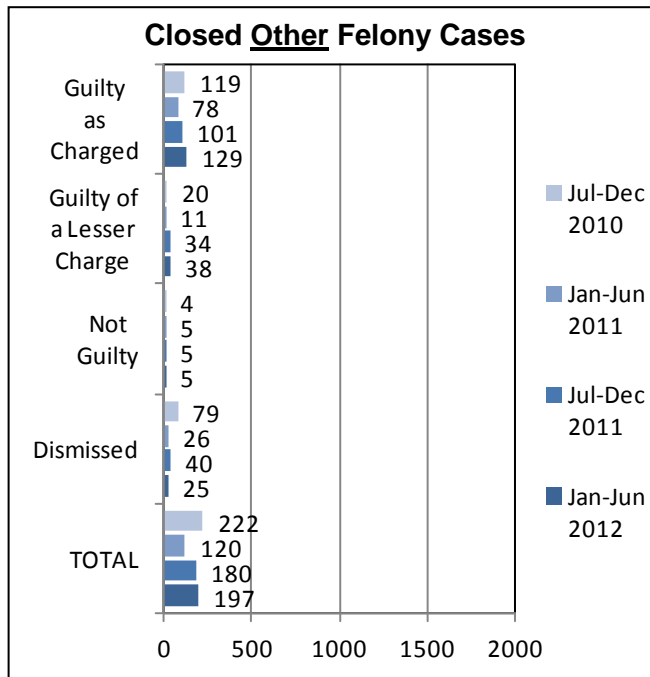

METROPOLITAN CRIME COMMISSION

Orleans Parish Criminal Justice System Accountability Report

DECEMBER 2012 – Supplemental Exhibits and Statistics

CLOSED FELONY CASE OUTCOMES

CLOSED FELONY CASE OUTCOMES (CONTINUED)

INCARCERATION RATE UPON FELONY CONVICTION