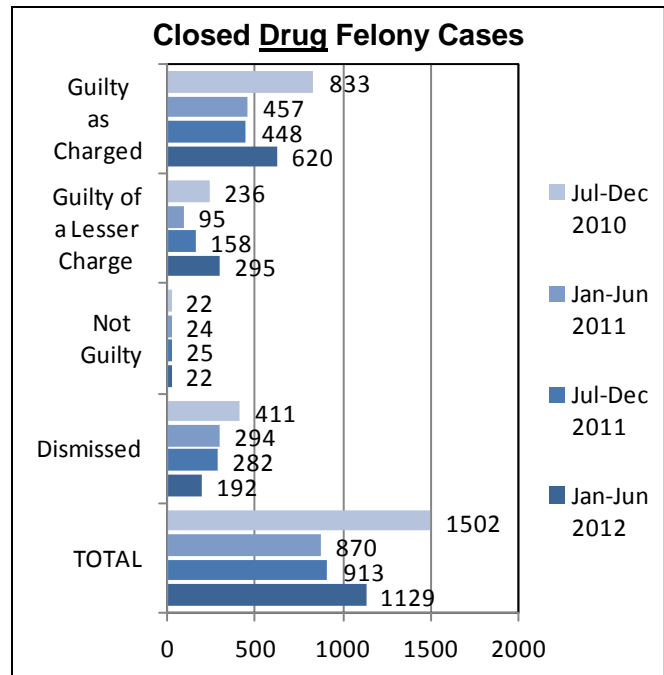

METROPOLITAN CRIME COMMISSION

Orleans Parish Criminal Justice System Accountability Report

DECEMBER 2012 – Supplemental Exhibits and Statistics

CLOSED FELONY CASE OUTCOMES

CLOSED FELONY CASE OUTCOMES (CONTINUED)