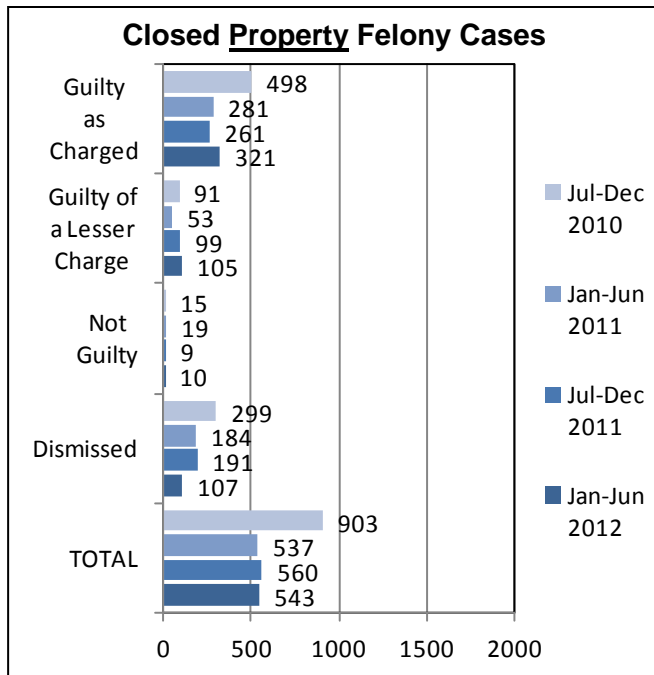

METROPOLITAN CRIME COMMISSION

Orleans Parish Criminal Justice System Accountability Report

DECEMBER 2012 – Supplemental Exhibits and Statistics

CLOSED FELONY CASE OUTCOMES

CLOSED FELONY CASE OUTCOMES (CONTINUED)

INCARCERATION RATE UPON FELONY CONVICTION