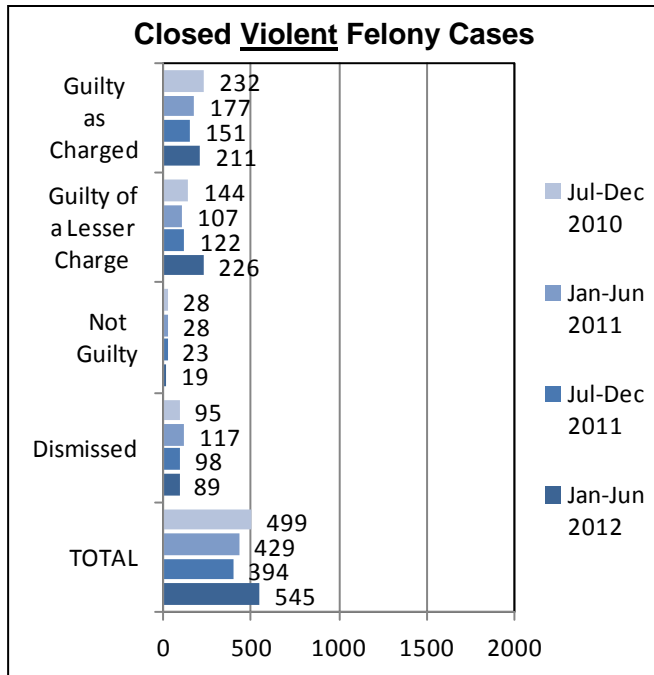

METROPOLITAN CRIME COMMISSION

Orleans Parish Criminal Justice System Accountability Report

DECEMBER 2012 – Supplemental Exhibits and Statistics

CLOSED FELONY CASE OUTCOMES

CLOSED FELONY CASE OUTCOMES (CONTINUED)

INCARCERATION RATE UPON FELONY CONVICTION