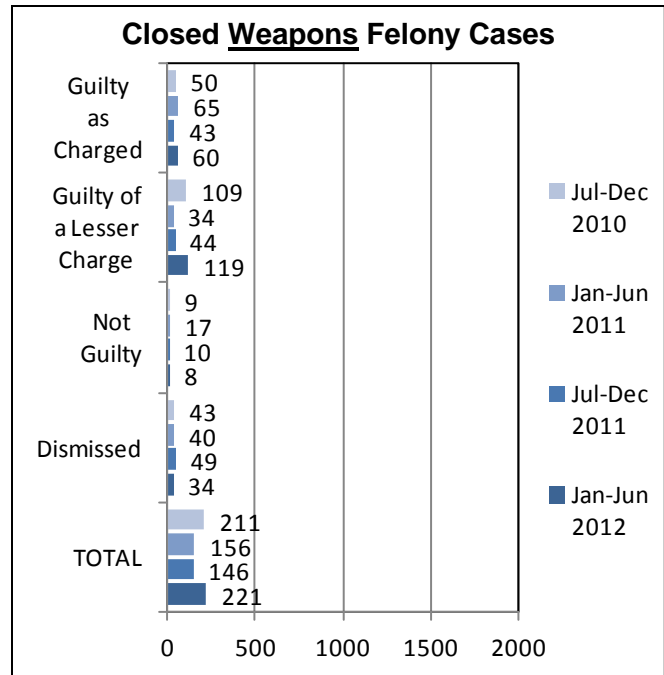

METROPOLITAN CRIME COMMISSION

Orleans Parish Criminal Justice System Accountability Report

DECEMBER 2012 – Supplemental Exhibits and Statistics

CLOSED FELONY CASE OUTCOMES

CLOSED FELONY CASE OUTCOMES (CONTINUED)