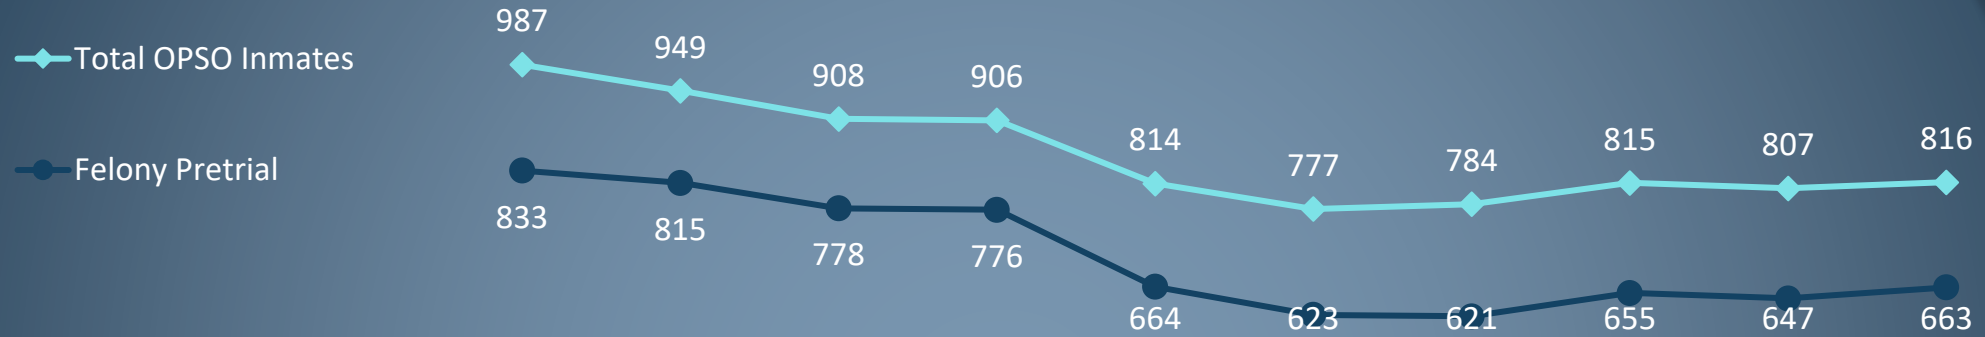

Weekly OPSO Inmate Population Snapshots – December 2020-Present

Most Serious Active Charge/ Reason in Custody	Dec 2020 Average	Jan 2021 Average	Feb 2021 Average	Mar 2021 Average	Apr 2021 Average	May 2021 Average	Jun 2021 Average	7/6/21	7/14/21	7/21/21
Total OPSO Inmates	987	949	908	906	814	777	784	815	807	816
Violent Felony	618	614	593	591	512	485	474	500	493	501
Weapons Felony	85	80	76	76	61	60	60	65	58	61
Property Felony	70	63	62	65	54	49	57	64	65	74
Drug Felony	37	37	27	22	20	18	17	13	15	11
Other Felony	23	22	20	22	18	11	12	13	16	16
Felony Pretrial Total	833	815	778	776	664	623	621	655	647	663
Misdemeanor	61	49	45	41	40	44	48	54	55	43
Warrant/Court Hold	59	53	57	56	65	62	57	52	51	55
Probation/Parole Violation	25	24	21	25	30	30	22	25	26	27
DOC	1	1	1	2	2	4	6	0	0	0
DOC Work Release	8	7	7	7	13	14	29	29	28	28