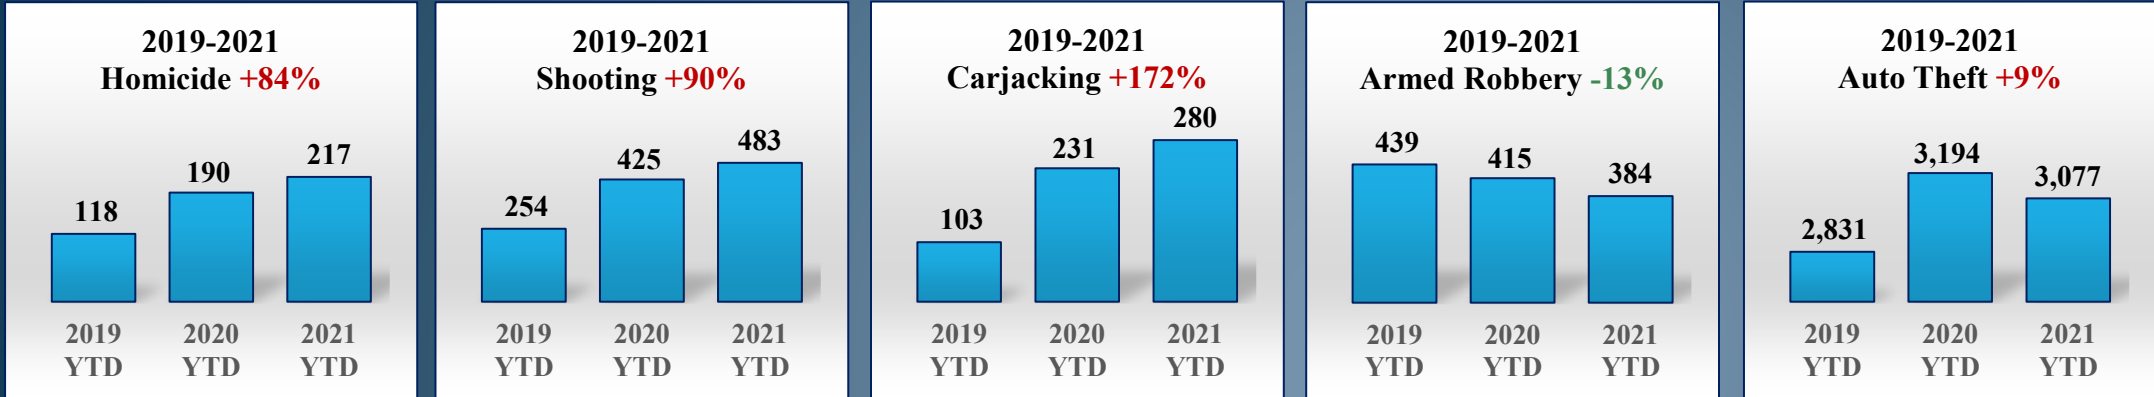

**METROPOLITAN
CRIME
COMMISSION, INC.**

1615 POYDRAS ST,
SUITE 1060
NEW ORLEANS, LA
70112

PHONE 504/524-3148
FAX 504/566-0658
www.metrocrime.org

Orleans Parish YTD Changes in Crime Trends

December 26, 2019-2021

Offense	2019-2021 Change	2020-2021 Change	2019 YTD	2020 YTD	2021 YTD
Homicide	+84%	+14%	118	190	217
Shooting	+90%	+14%	254	425	483
Carjacking	+172%	+21%	103	231	280
Armed Robbery	-13%	-7%	439	415	384
Auto Theft	+9%	-4%	2,831	3,194	3,077